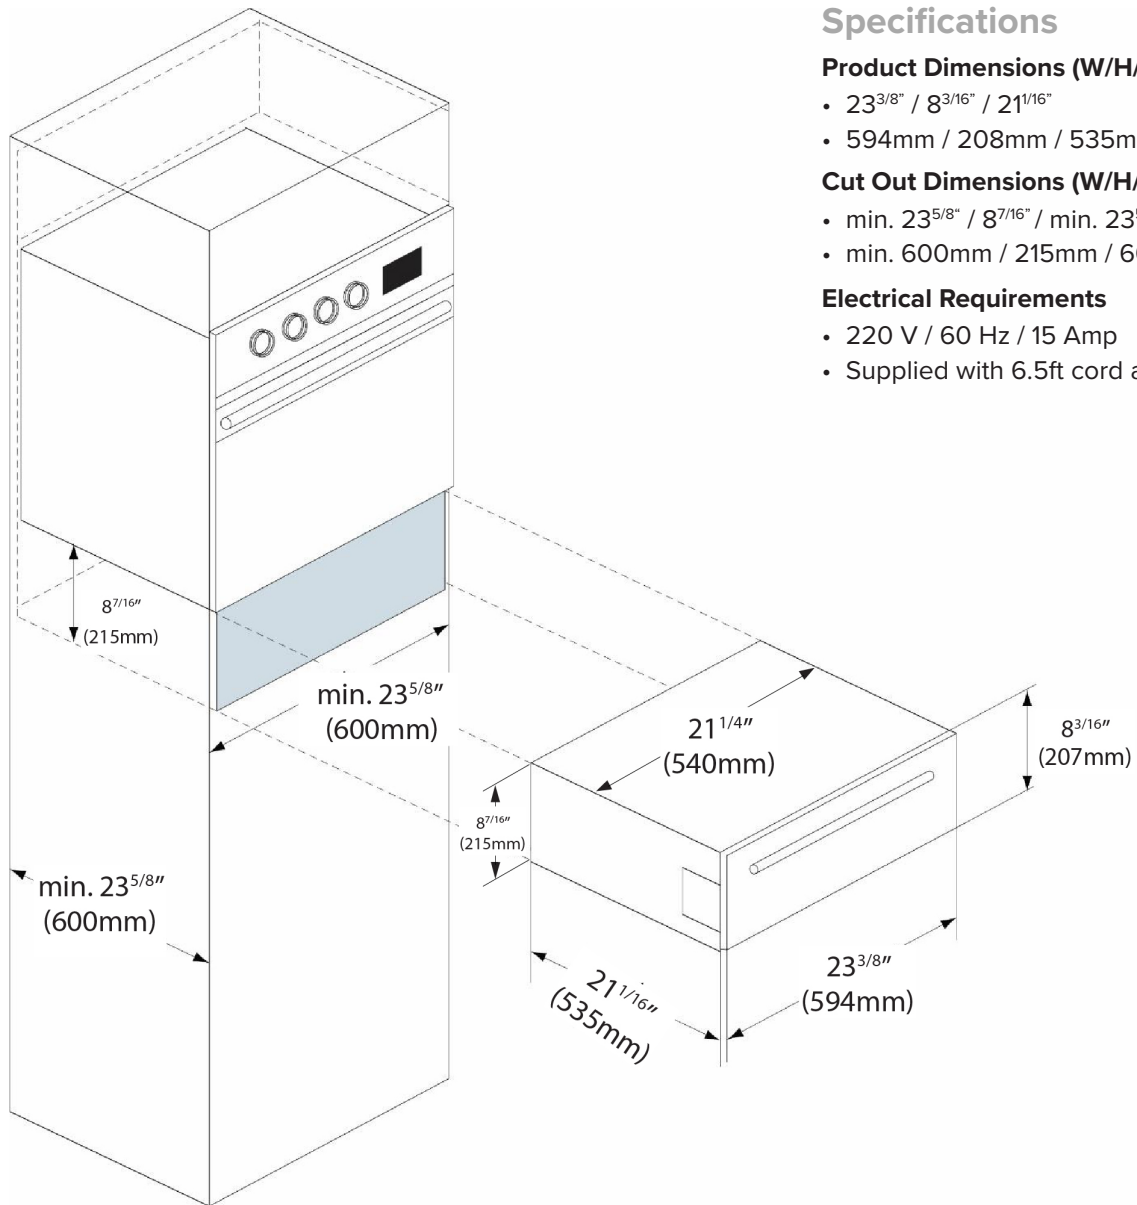

WD60-21

Specifications

Install Details

Specifications

Product Dimensions (W/H/D)

- 23^{3/8}" / 8^{3/16}" / 21^{1/16}"
- 594mm / 208mm / 535mm

Cut Out Dimensions (W/H/D)

- min. 23^{5/8}" / 8^{7/16}" / min. 23^{5/8}"
- min. 600mm / 215mm / 600mm

Electrical Requirements

- 220 V / 60 Hz / 15 Amp
- Supplied with 6.5ft cord and plug