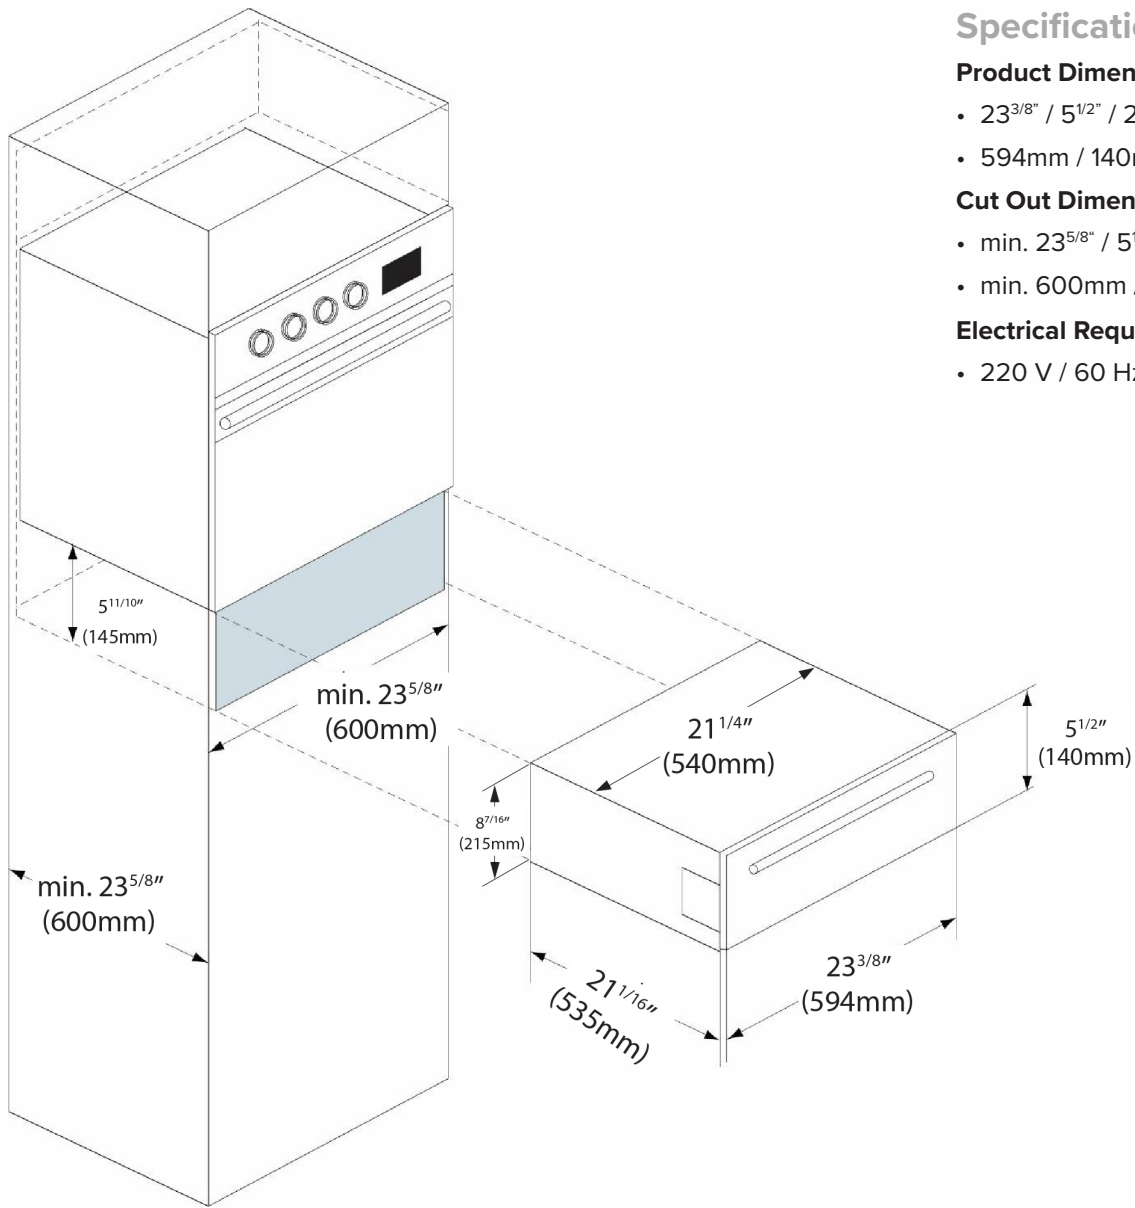

Features

- 24" (60cm) wide stainless steel warming drawer
- 4 programs
- 5.5" (14cm) high
- 6 place setting capacity

Functions

- Defrost
- Proofing Dough
- Crockery Warming
- Food Warming

Load Capacity

- 6 Place Setting Capacity
- 6 x 24cm Dinner Plates
- 6 x 10cm Soup Bowls
- 1 x 19cm Serving Dish
- 1 x 17cm Serving Dish
- 1 x 32cm Meat Plates

Specifications

Product Dimensions (W/H/D)

- 23^{3/8"} / 5^{1/2"} / 21^{1/16"}
- 594mm / 140mm / 535mm

Cut Out Dimensions (W/H/D)

- min. 23^{5/8"} / 5^{1/16"} / min. 23^{5/8"}
- min. 600mm / 145mm / 600mm

Electrical Requirements

- 220 V / 60 Hz / 15 Amp
- Supplied with 6.5ft cord and plug

WD60-14

Specifications

Install Details

Specifications

Product Dimensions (W/H/D)

- 23^{3/8}" / 5^{1/2}" / 21^{1/16}"
- 594mm / 140mm / 535mm

Cut Out Dimensions (W/H/D)